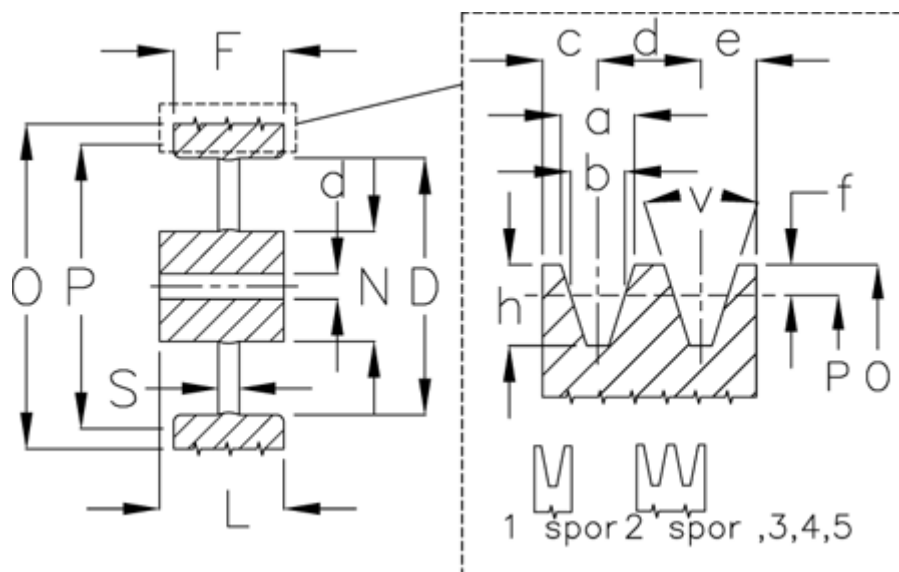

Article number: 60410250003

Description: V-belt pulley, no bore C 500/3

Measures

D	= 443	S	= 24
d	= 25	Type	= C
F	= 85.0		
L	= 90		
N	= 114		
Number of ribs	= 3		
O	= 509.6		
P	= 500		